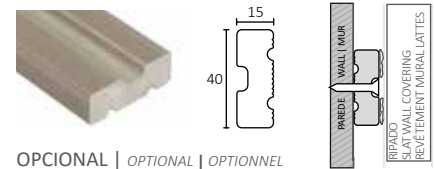

OPCIONAL | OPTIONAL | OPTIONNEL

CARACTERÍSTICAS TÉCNICAS

Technical features | Caractéristiques techniques

Ambiente de uso

Usage environment | Environnement d'utilisation

Interior

Interior | Intérieur

Comprimento

Length | Longueur

2650

Largura

Width | Largeur

120

Largura útil

Useful width Largeur utile

114

Espessura

Thickness | Épaisseur

12

Composição

Composition | Composition

96% Poliestireno + 4% Poliestireno virgem
96% Polystyrene + 4% Virgin polystyrene
96% Polystyrène + 4% Polystyrène vierge

Densidade

Density | Densité

420- 470 Kg/m³

Reação ao fogo

Reaction to fire | Réaction au feu

Norma Standard | Norme EN13501-1
Classificação Classification | Classification C-s2,d0

Superfícies de Aplicação

Application Surfaces | Surfaces d'application

Alvenaria, Gesso cartonado, Madeira, Cerâmica, etc.
Mortar, Plasterboard, Wood, Ceramics, etc.
Enduit, Plaques de plâtre, Bois, céramique, etc.

Garantia

Guarantee | Garantie

3 Anos
Years | Années

ACABAMENTOS

Finishes | Finitions

- Cores sólidas - Tinta acrílica à base de água
  Solid colours: Water based acrylic paint
  Couleurs solides: Peinture acrylique à base d'eau
- Cores madeira: Hot stamping
  Wood colours: Hot stamping
  Couleurs bois: Hot stamping

Consultar | See | Voir
Pag. 44

VANTAGENS RIPADO XPS GS 006

XPS SLAT WALL COVERING ADVANTAGES GS 006
AVANTAGES DES REVÊTEMENT MURAL EN LATTES DE XPS GS 006

Padrões diferenciadores

Distinctive patterns
Couleurs différenciantes

Resistência à humidade

Moisture resistance
Résistance à l'humidité

Resistência ao impacto

Impact resistance
Résistance aux chocs

Não se deteriora com o tempo

Does not deteriorate over time
Ne se détériore pas avec le temps

Produto Ecológico

Ecological Product
Produit écologique

RIPADO XPS GS 120 | 006

GS 006 XPS Slat wall covering | Revêtement mural en lattes de XPS GS 120 | 006

1x		= 10
	0,302 m²	3,020 m²
	1,50 kg	15 kg

Nota: Sem protecção UV. Não instalar à luz direta do sol.
Note: Without UV protection. Do not install in direct sun light.
Note: Sans protection UV. Ne pas installer la lumière direct du soleil.

Instalação: Utilizar cola sem solventes própria para XPS.
Installation: Use glue for XPS without solvents.
Installation: Utiliser de la colle sans solvants pour polystyrène.