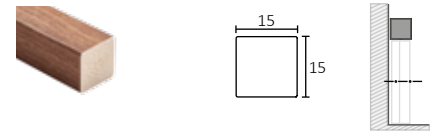

RIPADO XPS GS 120 | 006

GS 120 | 006 XPS Slat wall covering
Revêtement mural en lattes de XPS GS 120 | 006
120 x 12 mm

Ref: 41.0501.003

COMPLEMENTOS

Complements | Compléments

TERMINAL TOPO XPS 1515 Ref: 41.0601.003
XPS Half wall trim
Latte de finition demi-mur XPS 15 x 15 x 2900