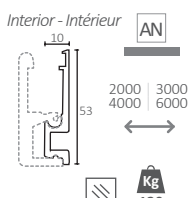

**1011 | Calha Slide - Madeira**  
Wood - Track slide | Rail slide - Bois

AN

2000 | 3000  
4000 | 6000

Kg  
120

Interior - Intérieur

**1012 | Calha Slide - Vidro**  
Glass - Track slide | Rail slide - Verre