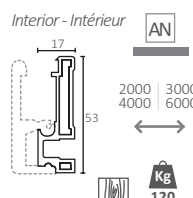

1011 | Calha Slide - Madeira
Wood - Track slide | Rail slide - Bois

AN

2000 | 3000
4000 | 6000

Kg
120

Interior - Intérieur