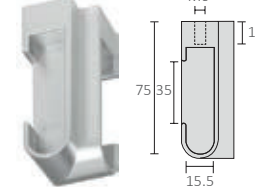

A	B	Ref.
Ø10	20	IN.22.102.10
Ø14	20	IN.22.102.14
Ø19	25	IN.22.102.19
Ø25	28	IN.22.102.25

Aço
Steel
Acier

ASA ORLANDO

Pull handle | Barre de tirage

A	C	Ref.
188	128	92904 51
210	160	93527 51

Aço
Steel
Acier

SUPOORTE LATERAL

Side support for rail
Support latéral pour penderie

Zamak
Zamak

SUPOORTE ANGULAR

Angular support for rail
Support angulaire pour barre de penderie

Plástico
Plastic
Plastique

SUPOORTE CENTRAL